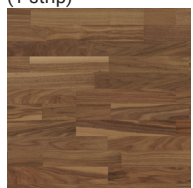

Due to the nature of the material this table shows typical values.

1: Quercus Robur & Quercus Petraea, 2: Juglans Nigra

Viva Oak Frost (3-strip)

Viva Oak Off-white (1-strip)

Viva Oak White (1-strip)

Viva Oak White (2-strip)

Viva Oak Pale (3-strip)

Viva Oak Grey (1-strip)

Viva Oak (1-strip)

Viva Line Oak

Viva Line Oak (brushed)

Viva Oak (3-strip)

Viva Line Walnut

Viva Walnut (3-strip)

The pictures only present the colour of the floor. For more details regarding grading and variations see the Grading Book or www.tarkett.com. Tarkett's international range of floors comprises many different products. Some of these may not be for sale in your country. Although every care has been taken to reproduce images that reflect the finished product, the quality of monitor and printer and the nature of wood results in variations in the color and structure of individual planks. When sanding a wooden floor the appearance will change in colour, texture and surface effects.